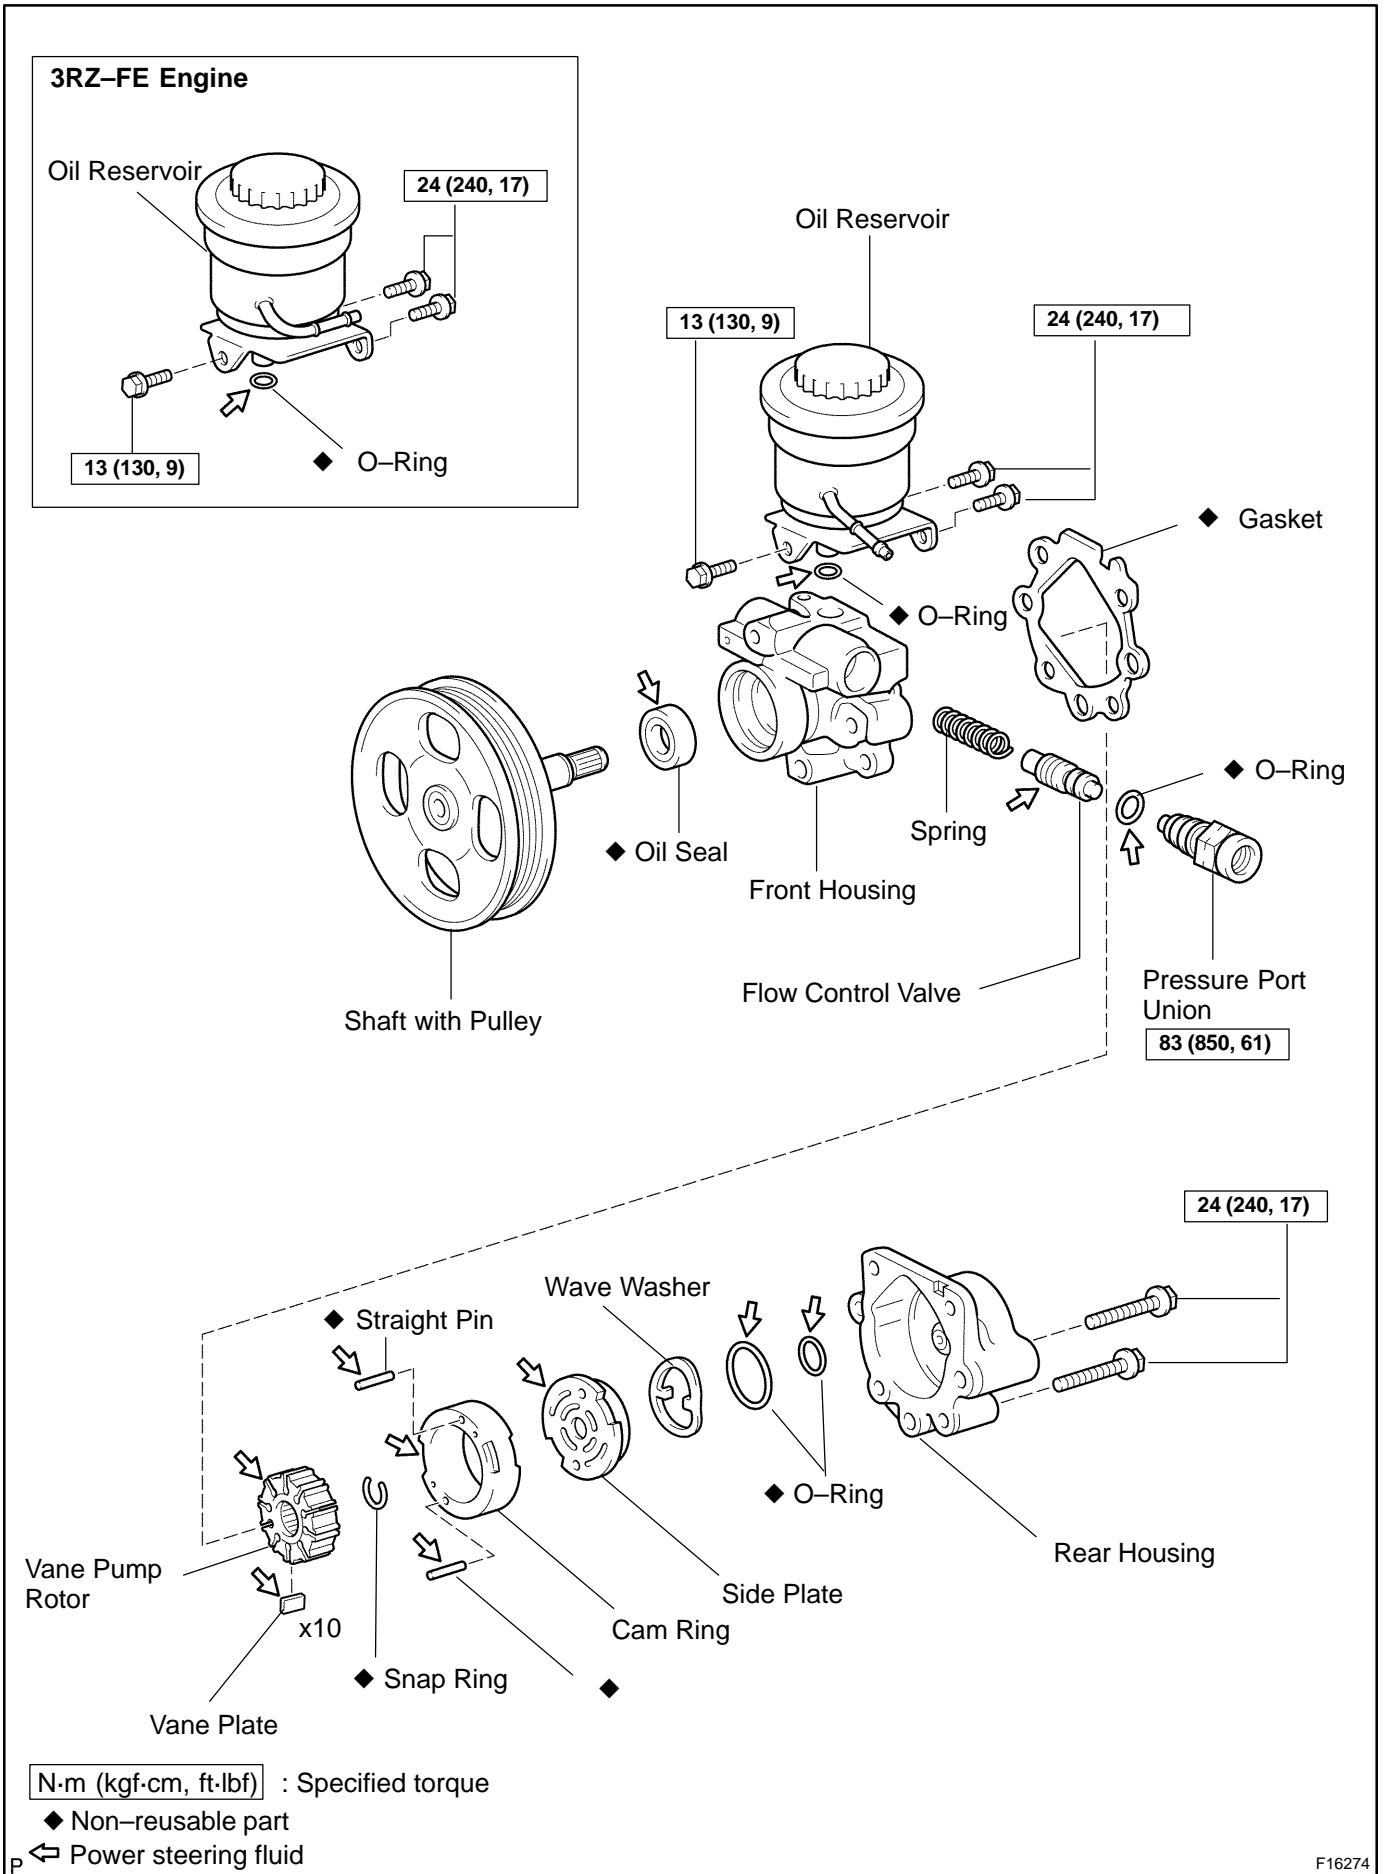

# POWER STEERING VANE PUMP (2RZ-FE, 3RZ-FE) COMPONENTS

SR04R-03

F16275

F16274