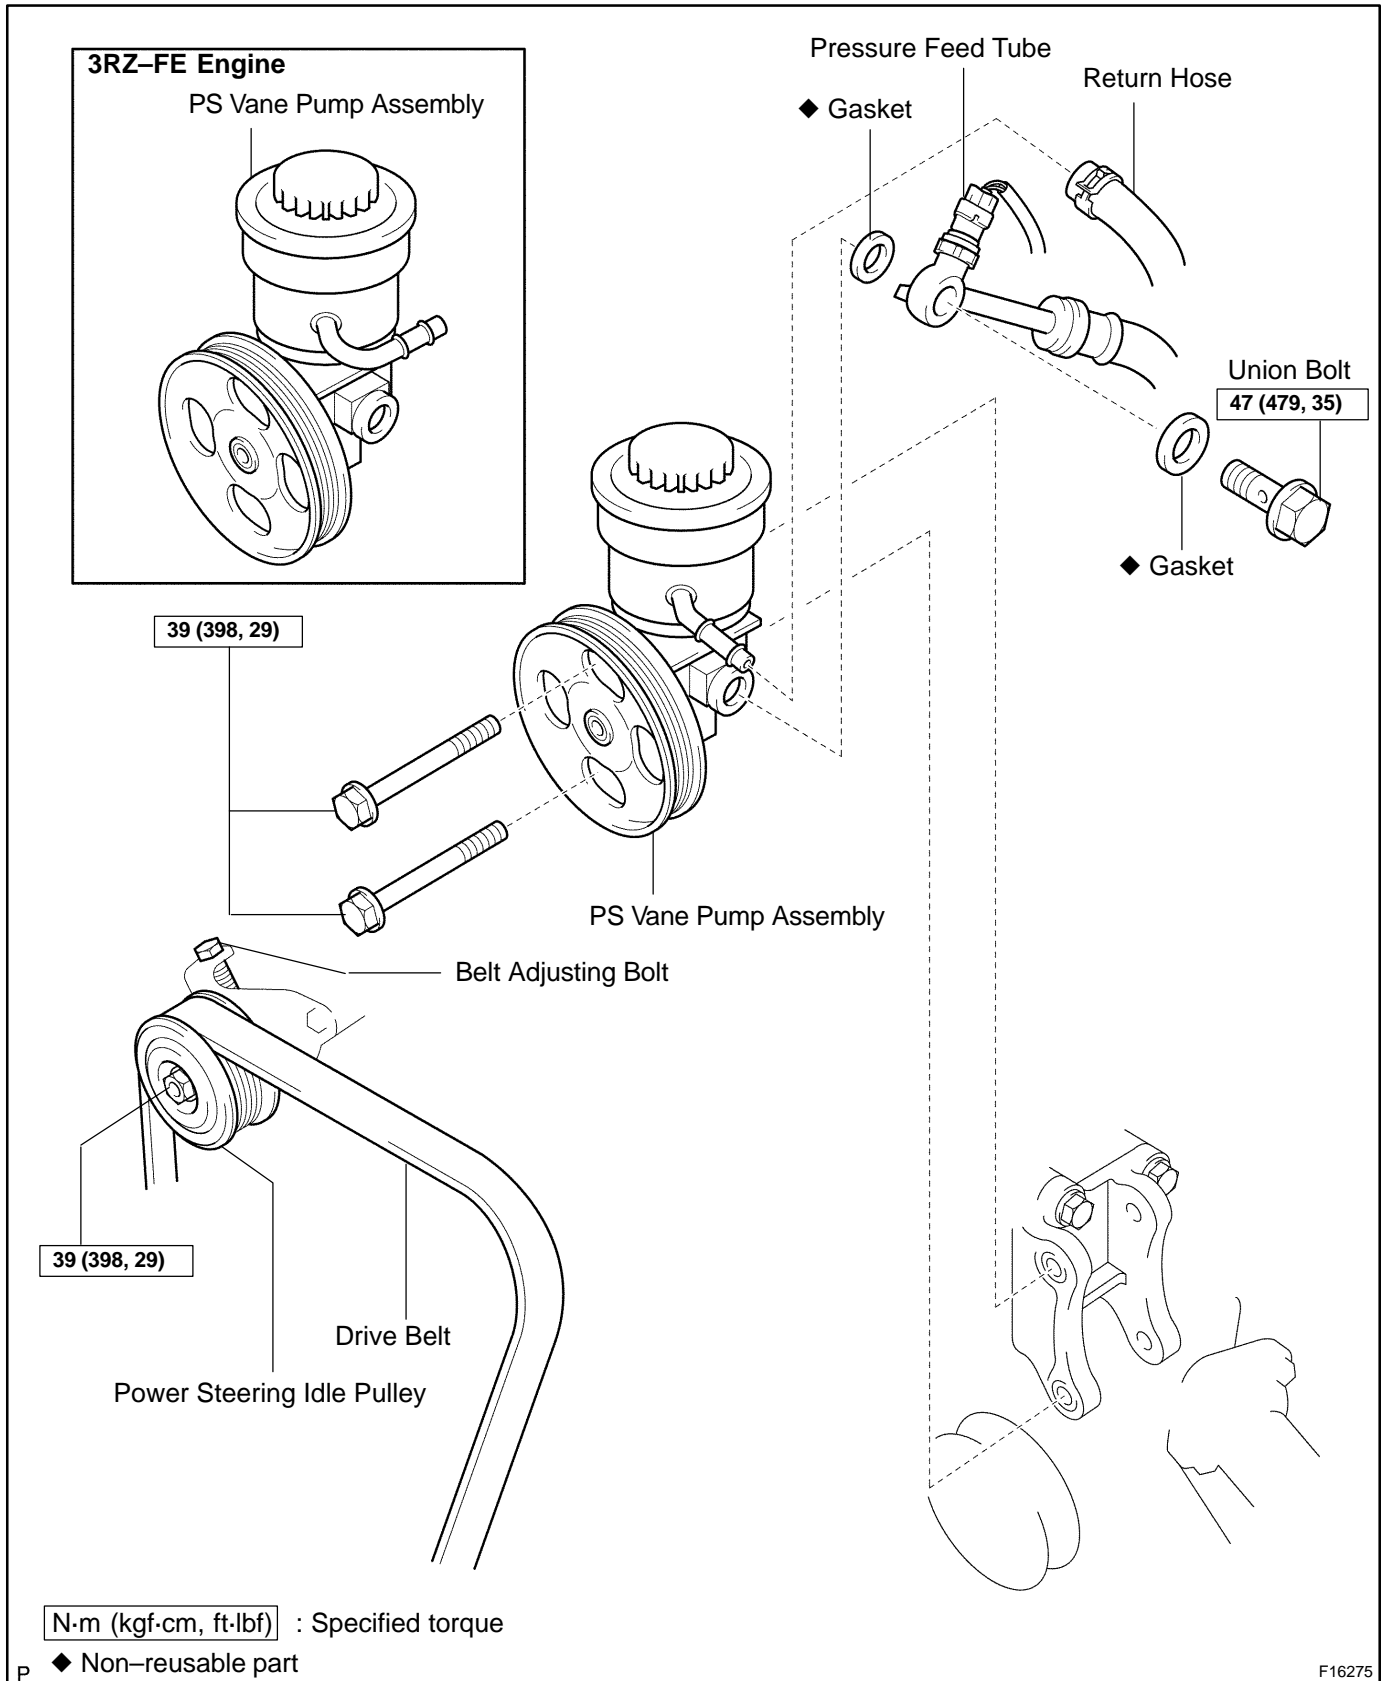

# POWER STEERING VANE PUMP (2RZ-FE, 3RZ-FE) COMPONENTS

SR04R-03

F16275

F16274